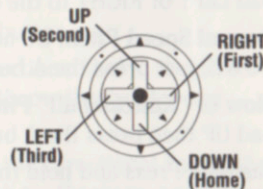

1. CONTROLS:

At the Plate

Adjust the Batter's Stance:

Move the directional pad in the desired direction.

Swing the Bat: Press and hold the A button for a complete swing. You get a "check swing" if you let go of the A button before the bat crosses the plate.

To Bunt: Press the C button. Press the C button again to return the bat to the ready position.